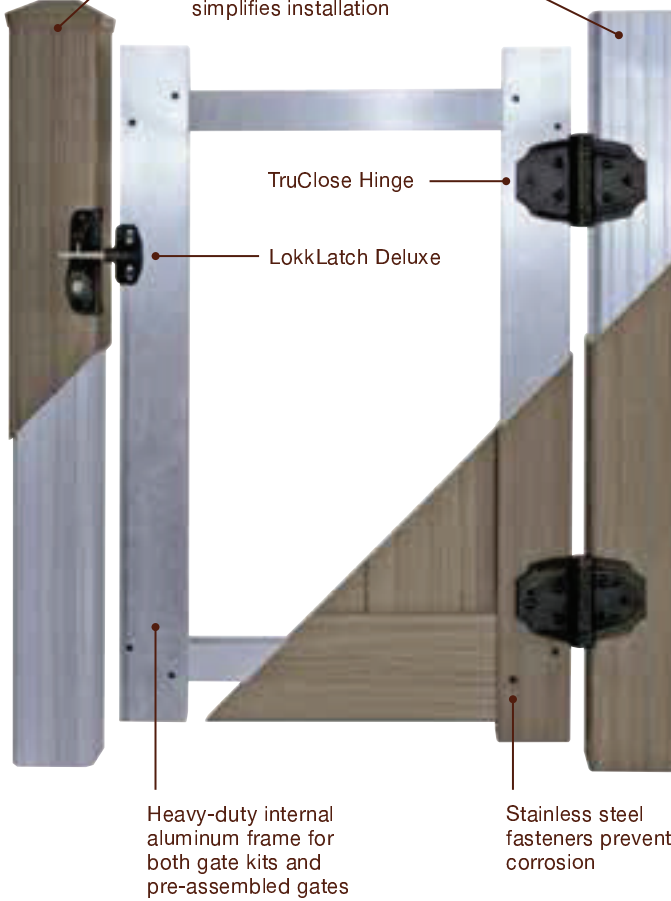

Bufftech offers a wide selection of residential gates designed to match all of our fence styles, in a choice of heights and widths. Beautiful and durable, Bufftech gates deliver easy installation and great performance. Choose from unassembled gate kits or pre-assembled gates that ship ready to install.

### Heavy Duty Aluminum Frame Construction

Aluminum post insert adds strength and simplifies installation

	Pre-Assembled Gate Widths	Unassembled Gate Kit Maximum Width	Extension Kit Required**
<b>Galveston</b>	50-1/2"	50-1/2"	No
<b>Chesterfield</b>	36-1/2" 50-1/2" 64-3/4"	70"	Yes
<b>Chesterfield Concave Accent</b>	50-1/2"	na	na
<b>Chesterfield Convex Accent</b>	50-1/2"	na	na
<b>New Lexington</b>	42-1/2" 50-1/2" 65-1/4"	72"	Yes
<b>Imperial</b>	50"	72"	Yes
<b>Columbia*</b>	50"	50"	No
<b>Millbrook</b>	50"	60"	Yes
<b>Baron</b>	50"	72"	Yes
<b>Princeton</b>	50"	72"	Yes
<b>Countess</b>	50"	72"	Yes
<b>Monarch</b>	50"	72"	Yes
<b>Victorian</b>	50"	72"	Yes
<b>Manchester</b>	50"	50"	No
<b>Manchester Concave</b>	na	50"	No
<b>Canterbury</b>	50"	50"	No
<b>Danbury</b>	50"	50"	No
<b>Cape Cod</b>	50"	60"	Yes
<b>Rothbury</b>	50"	50"	No
<b>Yorkshire</b>	50"	60"	Yes
<b>2-Rail*</b>	na	72"	na
<b>3-Rail*</b>	na	96"	na
<b>4-Rail*</b>	na	96"	na
<b>Crossbuck*</b>	na	96"	na

\* All Gates are rackable, except Columbia, Post & Rail (2-Rail, 3-Rail and 4-Rail smooth finish), and Crossbuck styles.

\*\* For unassembled gate kits over 50" wide to achieve maximum width

### Stainless Steel Gate Hardware

Give your gate the old-world look of wrought iron with our rugged, rust-free stainless steel gate hardware. The hardware includes hinge, strike and latch and is available in two decorative finishes: Black Pebble and Bronze Pebble.